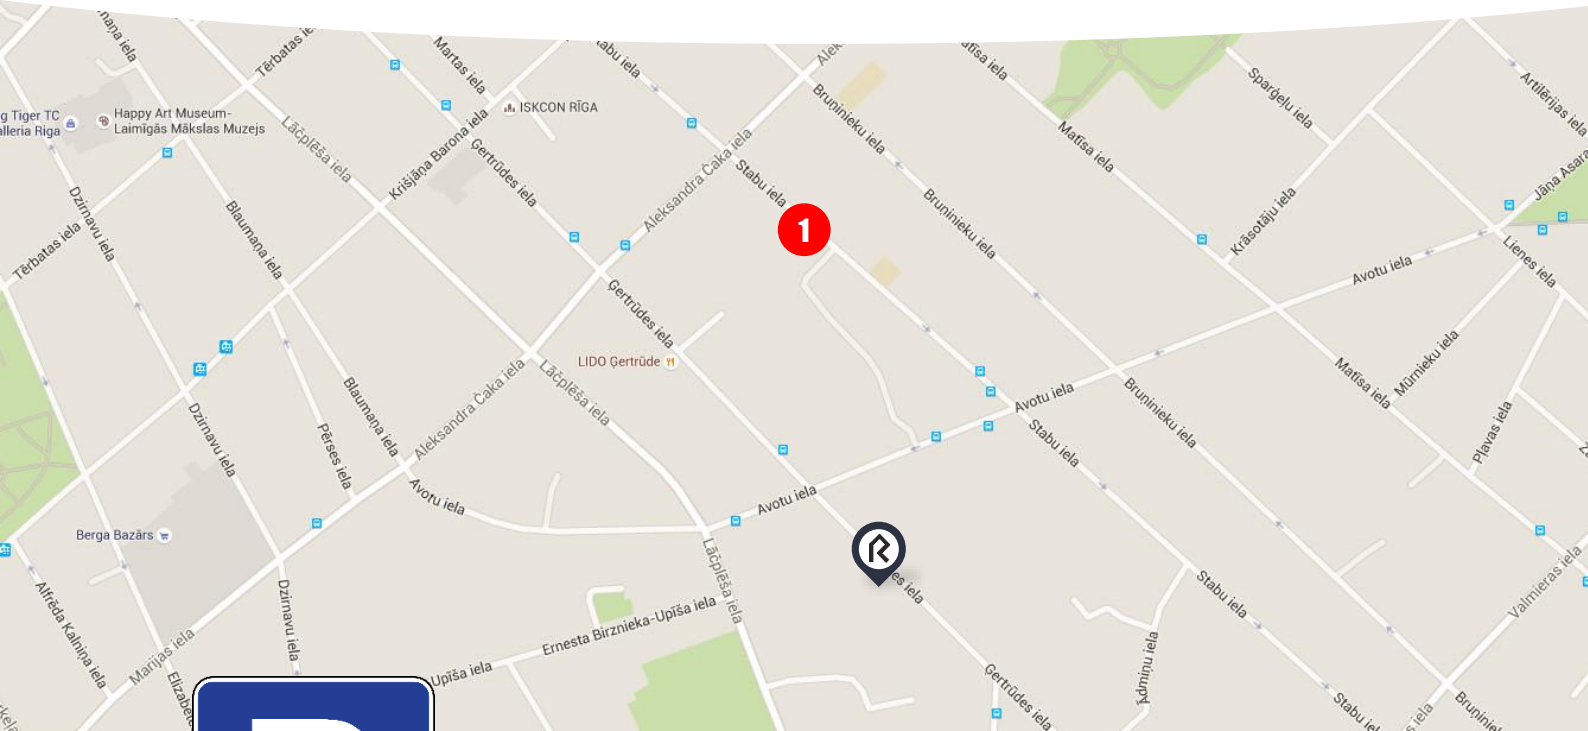

RIXWELL
GERTRUDE HOTEL
— ★ ★ ★ ★ —

Parking options

CLOSEST TO THE HOTEL

[Stabu iela 58, Rīga](#)

Approx. 7 min walk. **GPS:** 56°57'12.1"N, 24°08'03.3"E

1 day / **7 €**